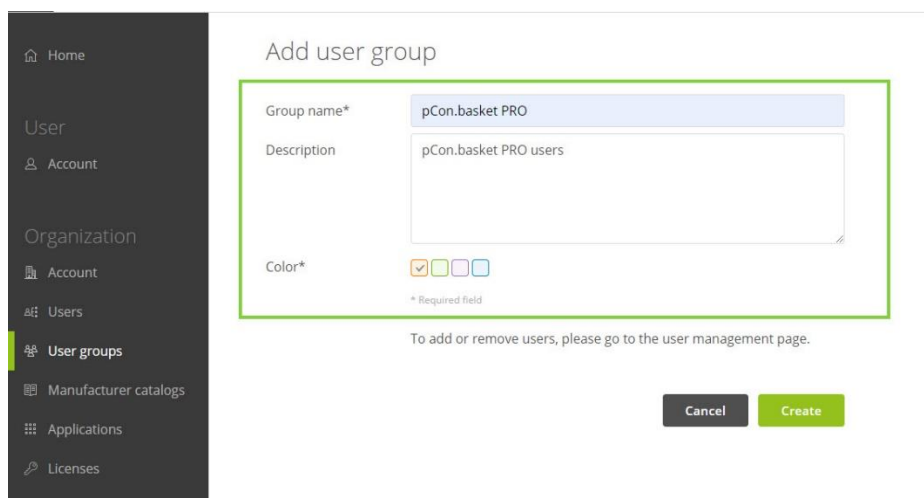

Assign pCon.basket PRO licenses to users

Product type: pCon.basket PRO

In order for your colleagues to be able to use the pCon.basket PRO license, you need to create a user group in pCon.login to which the pCon.basket PRO license is linked. Next you need to assign your colleagues to this group in pCon.login.

Content

- 1 Create user group for pCon.basket PRO 1
- 2 Adding users to the User Group..... 2
- 3 Assign pCon.basket PRO license to a user group 3

1 Create user group for pCon.basket PRO

In pCon.login, go to User groups and click on the plus sign to create a new user group for pCon.basket PRO.

Give a name to the new User group (pCon.basket PRO) and possibly a short description. After this, click on *Create*.

In the overview of User groups, there is now a group for pCon.basket PRO.

Your organization's user groups

<input type="checkbox"/>	Name	TI	Description	TI	Users	TI	edit
<input type="checkbox"/>	Administrators		Predefined system group: Users in this group can change organization settings and have full administrative rights (e.g. Invite users or request manufacturer catalogs).		3		edit
<input type="checkbox"/>	pCon.basket PRO		pCon.basket PRO users		0		edit
<input type="checkbox"/>	Standard Users		Predefined system group: Users in this group can only change their own settings and use the organization's default settings (e.g. manufacturer catalogs or licenses).		3		edit